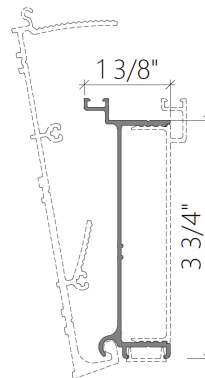

POINT

Technical Catalog

POINT PATIO COVER

2 Columns

3 Columns

4 Columns

560 - 2101
Column Profile

560 - 1101
Mullion Profile

560 - 2104
Column Profile

560 - 2105
Column Profile Cap

POINT PATIO COVER

560 - 6102
Corner Glazing Profile

560 - 6101
Glazing Profile

560 - 5102
Polycarbonated Profile

700 - 6102
Led Profile

560 - 5102
Adapter Profile

560 - 6105
Angle Gutter Profile

560 - 6201
Wall Connection Profile

560 - 6001
Gutter Profile

560 - 6104
Adapter Profile

560 - 6003
Gutter Cover Profile

560 - 6106
Adapter Profile

POINT PATIO COVER

Screw	Screw Type
	3/16"x1"
	5/32"x1"
	3/16"x1 1/4"
	3/16"x1"
	3/16"x1 1/2" Torx

3202220

3/16"x1 1/2" Torx

5/32"x1" YSB

3/16"x1" YSB

3/16"x1 1/4"

560 - 6206

560 - 6105

560 - 6300