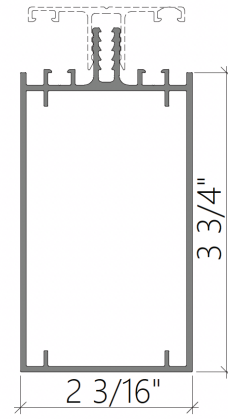

POINT

Technical Catalog

POINT PATIO COVER

2 Columns

3 Columns

4 Columns

560 - 2101
Column Profile

560 - 1101
Mullion Profile

560 - 6105
Angle Gutter Profile

560 - 6201
Wall Connection Profile

560 - 6001
Gutter Profile

560 - 6104
Adapter Profile

560 - 6003
Gutter Cover Profile

560 - 6106
Adapter Profile

POINT PATIO COVER

Screw	Screw Type
	3/16"x1"
	5/32"x1"
	3/16"x1 1/4"
	3/16"x1"
	3/16"x1 1/2" Torx