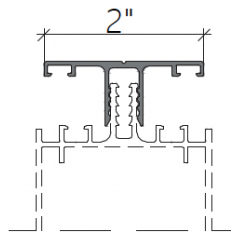

POINT PATIO COVER

560 - 6102

580 - 6107

9503201