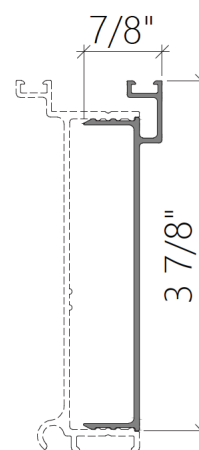

POINT

Technical Catalog

POINT PATIO COVER

2 Columns

3 Columns

4 Columns

560 - 2101
Column Profile

560 - 1101
Mullion Profile

560 - 6105
Angle Gutter Profile

560 - 6201
Wall Connection Profile

560 - 6001
Gutter Profile

560 - 6104
Adapter Profile

560 - 6003
Gutter Cover Profile

560 - 6106
Adapter Profile

POINT PATIO COVER

Screw	Screw Type
	3/16"x1"
	5/32"x1"
	3/16"x1 1/4"
	3/16"x1"
	3/16"x1 1/2" Torx

Product Drawing	Code	Product Name
	1609706	Endplatte
	1609707	Endprofil
	3202137	Glazing Gasket
	3202220	Glazing Gasket 1/8"
	9503201	Led Cover Cap
	7523903	Polycarbonat Band 1"
	9201301	3'-3 3/8" Led set
	9201302	6'-6 3/4" Led set
	9201303	9'-10 1/8" Led set
	67901003	Led adapter 0"-19' 8 1/4"
	67901004	Led adapter 22' 11 5/8"-65' 7 3/8"
	8003601	Filter Ø 2 3/4"
	9201204	1 9/16" * 1 3/16" Cover
	9524301	Flange

3/16"x1 1/2" Torx

5/32"x1" YSB

3/16"x1"

1609707

560 - 5102

560 - 6104

560 - 6106

560 - 6201