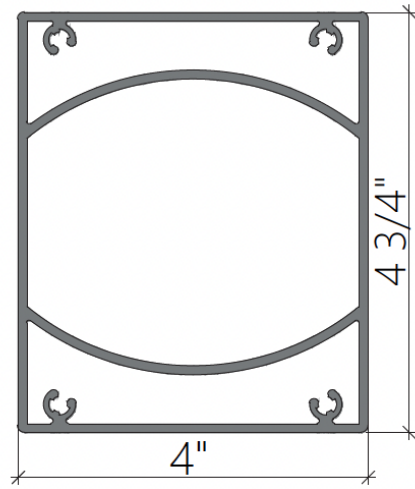

3202220

3/16"x1 1/2" Torx

5/32"x1" YSB

3/16"x1" YSB

3/16"x1 1/4"

560 - 6206

560 - 6105

560 - 6300

1609706

560 - 6001

POINT PATIO COVER

560 - 2101

3/16"x1" YSB

M3/8"x4 3/8

9534301

| CONCRETE