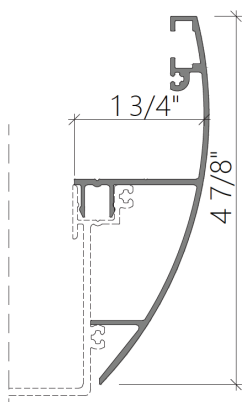

POINT

Technical Catalog

POINT PATIO COVER

2 Columns

3 Columns

4 Columns

560 - 2101
Column Profile

560 - 1101
Mullion Profile

560 - 6105
Angle Gutter Profile

560 - 6201
Wall Connection Profile

560 - 6001
Gutter Profile

560 - 6104
Adapter Profile

560 - 6003
Gutter Cover Profile

560 - 6106
Adapter Profile

POINT PATIO COVER

Screw	Screw Type
	3/16"x1"
	5/32"x1"
	3/16"x1 1/4"
	3/16"x1"
	3/16"x1 1/2" Torx

Product Drawing	Code	Product Name
	1609706	Endplatte
	1609707	Endprofil
	3202137	Glazing Gasket
	3202220	Glazing Gasket 1/8"
	9503201	Led Cover Cap
	7523903	Polycarbonat Band 1"
	9201301	3'-3 3/8" Led set
	9201302	6'-6 3/4" Led set
	9201303	9'-10 1/8" Led set
	67901003	Led adapter 0"-19' 8 1/4"
	67901004	Led adapter 22' 11 5/8"-65' 7 3/8"
	8003601	Filter Ø 2 3/4"
	9201204	1 9/16" * 1 3/16" Cover
	9524301	Flange