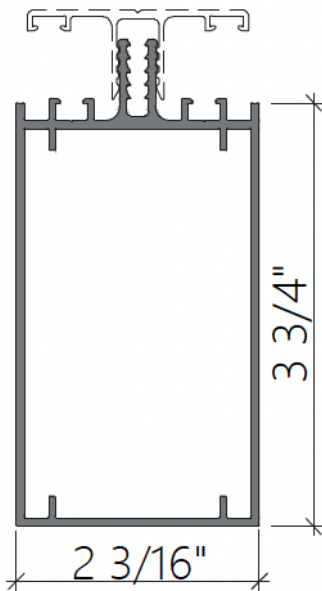

POINT PATIO COVER

560 - 6102