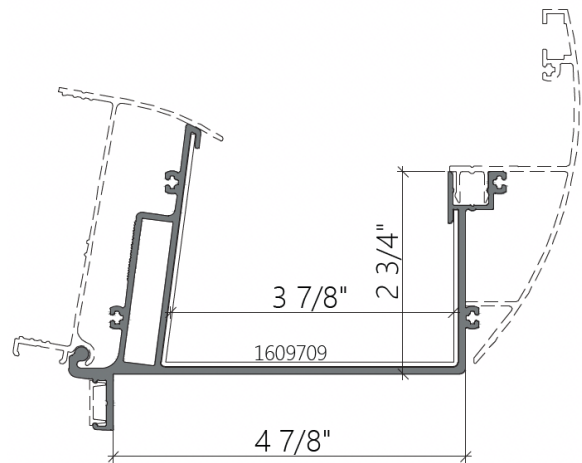

3202220

3/16"x1 1/2" Torx

5/32"x1" YSB

3/16"x1" YSB

3/16"x1 1/4"

560 - 6206

560 - 6105

560 - 6300

1609706

560 - 6001

POINT PATIO COVER

560 - 2101

3/16"x1" YSB

M3/8"x4 3/8

9534301

| CONCRETE