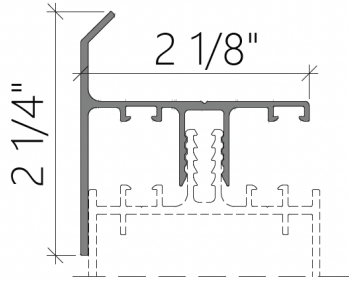

POINT PATIO COVER

560 - 6102
Corner Glazing Profile