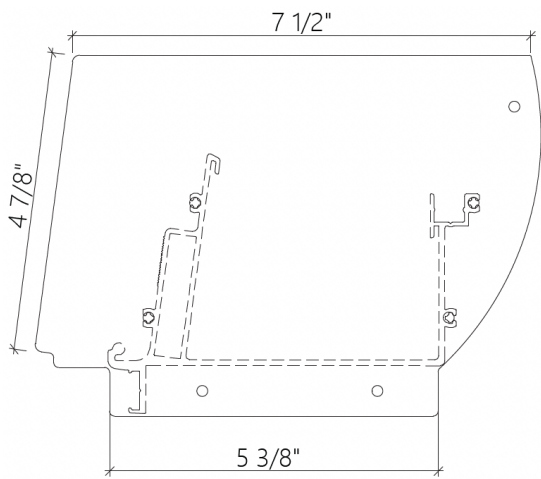

3202220

3/16"x1 1/2" Torx

5/32"x1" YSB

3/16"x1" YSB

3/16"x1 1/4"

560 - 6206

560 - 6105

560 - 6300

1609706

560 - 6001

POINT PATIO COVER

560 - 2101

3/16"x1" YSB

M3/8"x4 3/8

9534301

| CONCRETE