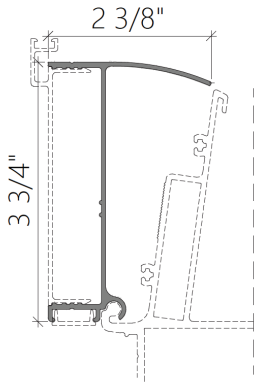

POINT

Technical Catalog

POINT PATIO COVER

2 Columns

3 Columns

4 Columns

560 - 2101
Column Profile

560 - 1101
Mullion Profile

560 - 2104
Column Profile

560 - 2105
Column Profile Cap

POINT PATIO COVER

560 - 6102
Corner Glazing Profile

560 - 6101
Glazing Profile

560 - 5102
Polycarbonated Profile

700 - 6102
Led Profile

560 - 5102
Adapter Profile

560 - 6105
Angle Gutter Profile

560 - 6201
Wall Connection Profile

560 - 6001
Gutter Profile

560 - 6104
Adapter Profile

560 - 6003
Gutter Cover Profile

560 - 6106
Adapter Profile

POINT PATIO COVER

Screw	Screw Type
	3/16"x1"
	5/32"x1"
	3/16"x1 1/4"
	3/16"x1"
	3/16"x1 1/2" Torx

3202220

3/16"x1 1/2" Torx

5/32"x1" YSB

3/16"x1" YSB

3/16"x1 1/4"

560 - 6206

560 - 6105

560 - 6300