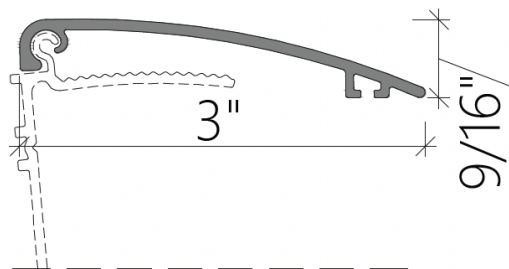

POINT

Technical Catalog

POINT PATIO COVER

2 Columns

3 Columns

4 Columns

560 - 2101
Column Profile

560 - 1101
Mullion Profile

560 - 2104
Column Profile

560 - 2105
Column Profile Cap

POINT PATIO COVER

560 - 6102
Corner Glazing Profile

560 - 6101
Glazing Profile

560 - 5102
Polycarbonated Profile

700 - 6102
Led Profile

560 - 5102
Adapter Profile

560 - 6105
Angle Gutter Profile

560 - 6201
Wall Connection Profile

560 - 6001
Gutter Profile

560 - 6104
Adapter Profile

560 - 6003
Gutter Cover Profile

560 - 6106
Adapter Profile

POINT PATIO COVER

Screw	Screw Type
	3/16"x1"
	5/32"x1"
	3/16"x1 1/4"
	3/16"x1"
	3/16"x1 1/2" Torx