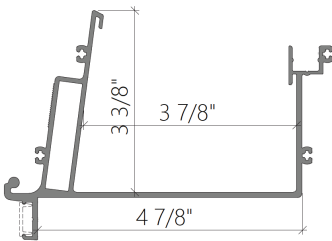

560 - 6105
Angle Gutter Profile

560 - 6201
Wall Connection Profile

560 - 6001
Gutter Profile

560 - 6104
Adapter Profile

560 - 6003
Gutter Cover Profile

560 - 6106
Adapter Profile

POINT PATIO COVER

Screw	Screw Type
	3/16"x1"
	5/32"x1"
	3/16"x1 1/4"
	3/16"x1"
	3/16"x1 1/2" Torx