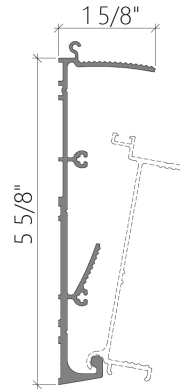

POINT

Technical Catalog

POINT PATIO COVER

2 Columns

3 Columns

4 Columns

560 - 2101
Column Profile

560 - 1101
Mullion Profile

560 - 2104
Column Profile

560 - 2105
Column Profile Cap

POINT PATIO COVER

560 - 6102
Corner Glazing Profile

560 - 6101
Glazing Profile

560 - 5102
Polycarbonated Profile

700 - 6102
Led Profile

560 - 5102
Adapter Profile

560 - 6105
Angle Gutter Profile

560 - 6201
Wall Connection Profile

560 - 6001
Gutter Profile

560 - 6104
Adapter Profile

560 - 6003
Gutter Cover Profile

560 - 6106
Adapter Profile

POINT PATIO COVER

Screw	Screw Type
	3/16"x1"
	5/32"x1"
	3/16"x1 1/4"
	3/16"x1"
	3/16"x1 1/2" Torx

3202220

3/16"x1 1/2" Torx

5/32"x1" YSB

3/16"x1" YSB

3/16"x1 1/4"

560 - 6206

560 - 6105

560 - 6300