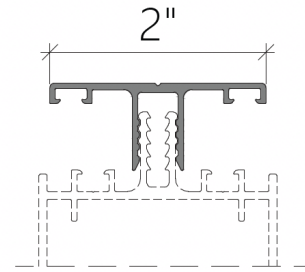

560 - 2104
Column Profile

560 - 2105
Column Profile Cap

POINT PATIO COVER

560 - 6102
Corner Glazing Profile

560 - 6101
Glazing Profile

560 - 5102
Polycarbonated Profile

700 - 6102
Led Profile

560 - 5102
Adapter Profile

560 - 6105
Angle Gutter Profile

560 - 6201
Wall Connection Profile

560 - 6001
Gutter Profile

560 - 6104
Adapter Profile

560 - 6003
Gutter Cover Profile

560 - 6106
Adapter Profile

POINT PATIO COVER

Screw	Screw Type
	3/16"x1"
	5/32"x1"
	3/16"x1 1/4"
	3/16"x1"
	3/16"x1 1/2" Torx