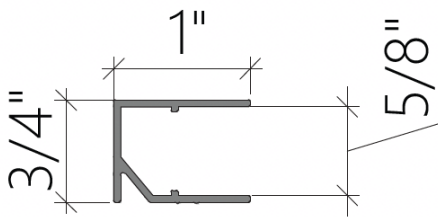

560 - 5102
Polycarbonated Profile

700 - 6102
Led Profile