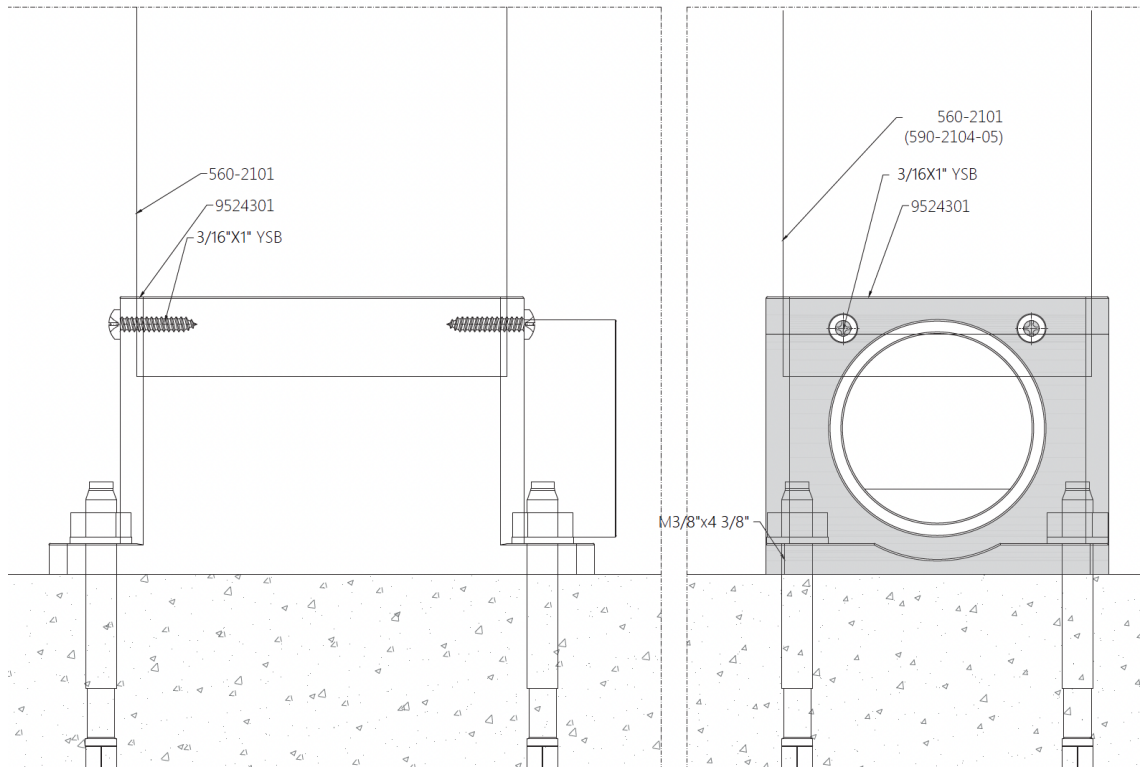

1609706

560 - 6001

POINT PATIO COVER

560 - 2101

3/16"x1" YSB

M3/8"x4 3/8

9534301

| CONCRETE