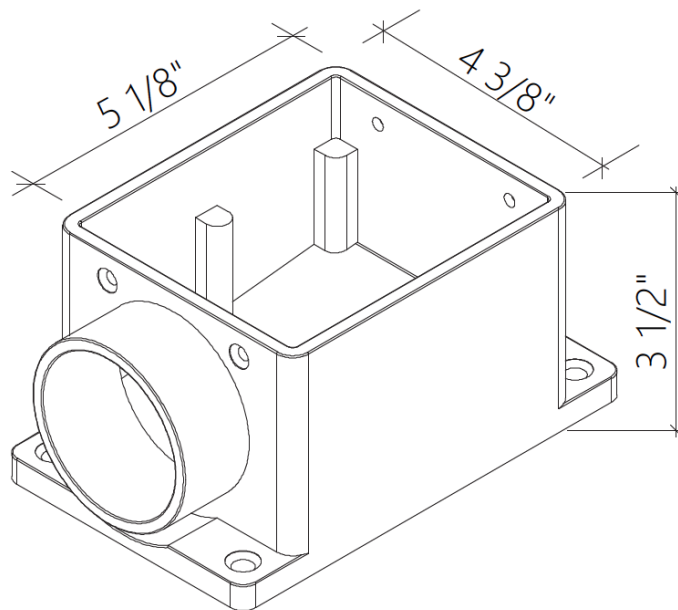

1609706

560 - 6001

POINT PATIO COVER

560 - 2101

3/16"x1" YSB

M3/8"x4 3/8

9534301

| CONCRETE