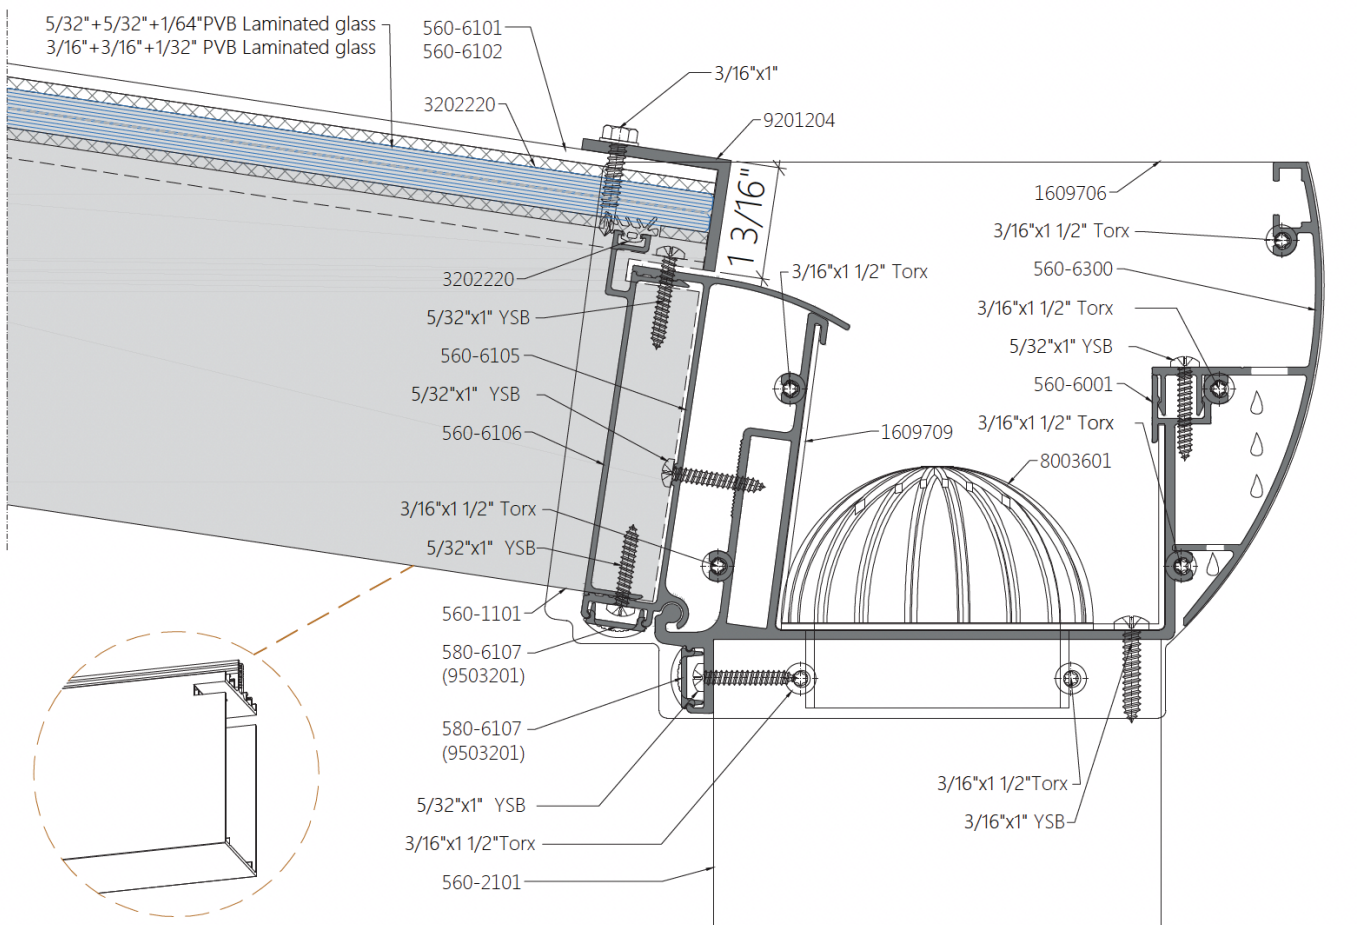

3202220

3/16"x1 1/2" Torx

5/32"x1" YSB

3/16"x1" YSB

3/16"x1 1/4"

560 - 6206

560 - 6105

560 - 6300

1609706

560 - 6001

POINT PATIO COVER

560 - 2101

3/16"x1" YSB

M3/8"x4 3/8

9534301

| CONCRETE