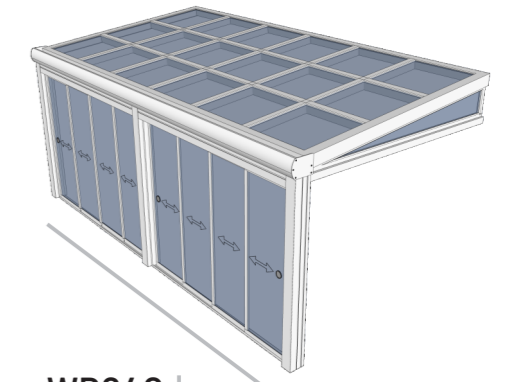

LS300

WD240