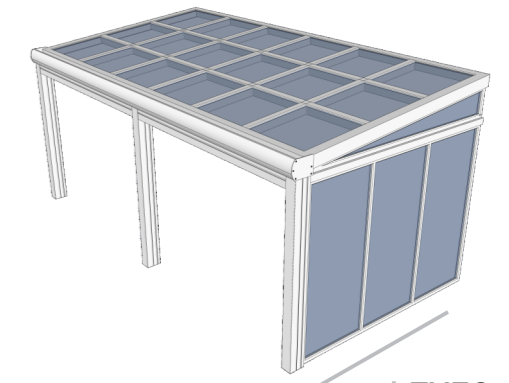

GRANDE

Expand your living space and create another room for your restaurant or home where you can see the beauty of every season through the glass roof of your Sunroom. GRANDE is a watertight and airtight system which provide comfort all year round.

Benefits:

- Clarity through glass Roof
- Easy hose down Cleaning
- Built-in gutters
- Aesthetically pleasing

Custom Dimensions without additional steel Constuction*:

- Width - no limit
- Projection - up to 16' for glass roof
- Projection - up to 17' Polycarbonate roof
- attached to existing wall

Available glazing options based on the project requirements:

- Tempered single layer glass
- Laminated glass
- Insulated tempered glass panels
- Multi-wall Polycarbonate

APPLICATION

Sunroom, Wintergarden,
Decks, Patios, Rooftop