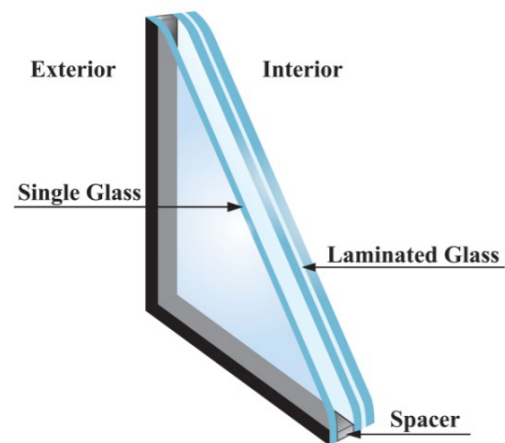

ALL GLASSES ARE TEMPERED