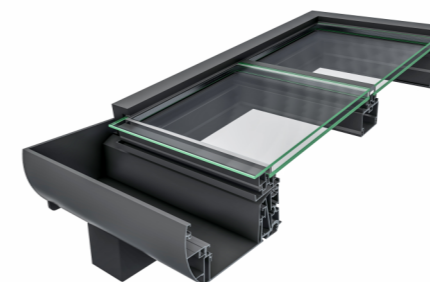

GRANDE / ANTHRACITE

Standard frame color /RAL 7016
textured (pulver) gray anthracite