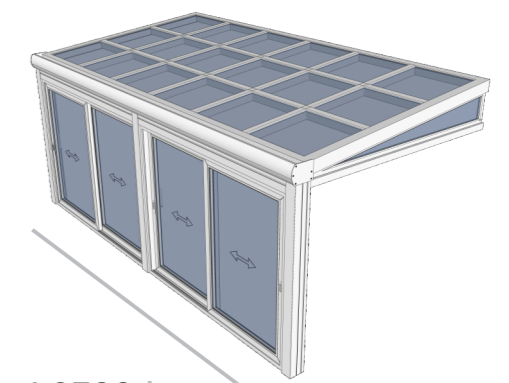

GRANDE

Expand your living space and create another room for your restaurant or home where you can see the beauty of every season through the glass roof of your Sunroom. GRANDE is a watertight and airtight system which provide comfort all year round.

Benefits:

- Clarity through glass Roof
- Easy hose down Cleaning
- Built-in gutters
- Aesthetically pleasing

Custom Dimensions without additional steel Constuction*:

- Width - no limit
- Projection - up to 16' for glass roof
- Projection - up to 17' Polycarbonate roof
- attached to existing wall

Available glazing options based on the project requirements:

- Tempered single layer glass
- Laminated glass
- Insulated tempered glass panels
- Multi-wall Polycarbonate

APPLICATION

Sunroom, Wintergarden,
Decks, Patios, Rooftop