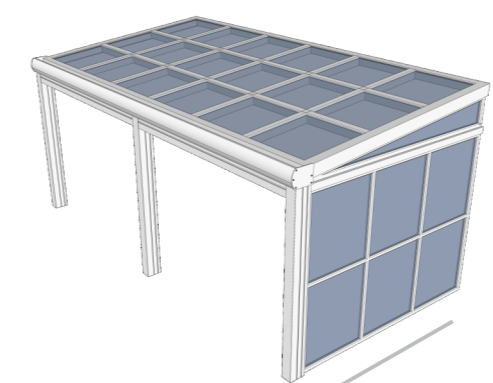

FX20

FX60

GRANDE

Expand your living space and create another room for your restaurant or home where you can see the beauty of every season through the glass roof of your Sunroom. GRANDE is a watertight and airtight system which provide comfort all year round.

Benefits:

- Clarity through glass Roof
- Easy hose down Cleaning
- Built-in gutters
- Aesthetically pleasing

Custom Dimensions without additional steel Constuction*:

- Width - no limit
- Projection - up to 16' for glass roof
- Projection - up to 17' Polycarbonate roof
- attached to existing wall

Available glazing options based on the project requirements:

- Tempered single layer glass
- Laminated glass
- Insulated tempered glass panels
- Multi-wall Polycarbonate

APPLICATION

Sunroom, Wintergarden,
Decks, Patios, Rooftop