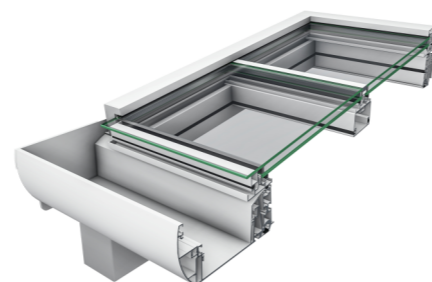

GRANDE / WHITE

Standard frame color /RAL 9003
textured (pulver) white