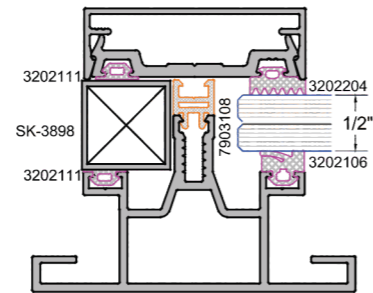

Daylight Properties (EN 410)

Daylight Transmittance: 80%

Daylight Reflectance Outdoor: 15%

Daylight Reflectance Indoor: 14%

Thermal Conductivity (EN 673)

U Value W/(m²K): 2,8

Sound Insulation Value (EN 12758)

Rw C; Ctr) dB: 38 (-1; -5)