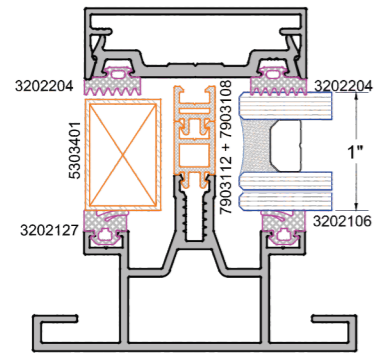

Daylight Properties (EN 410)

Daylight Transmittance: 80%

Daylight Reflectance Outdoor: 15%

Daylight Reflectance Indoor: 14%

Thermal Conductivity (EN 673)

U Value W/(m²K): 2,8

Sound Insulation Value (EN 12758)

Rw C; Ctr) dB: 38 (-1; -5)