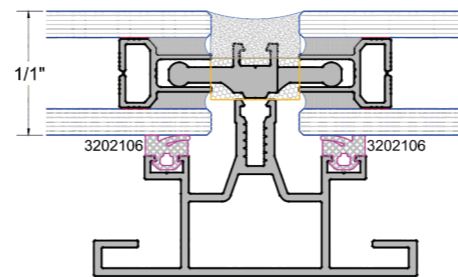

Daylight Properties (EN 410)

Daylight Transmittance: 80%

Daylight Reflectance Outdoor: 15%

Daylight Reflectance Indoor: 14%

Thermal Conductivity (EN 673)

U Value W/(m²K): 2,8

Sound Insulation Value (EN 12758)

Rw C; Ctr) dB: 38 (-1; -5)