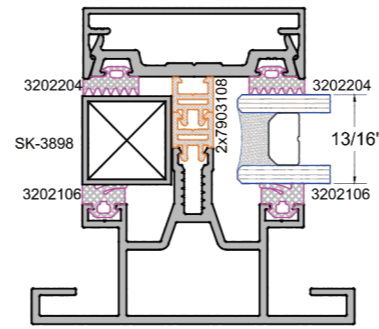

Daylight Properties (EN 410)

Daylight Transmittance: 80%

Daylight Reflectance Outdoor: 15%

Daylight Reflectance Indoor: 14%

Thermal Conductivity (EN 673)

U Value W/(m²K): 2,8

Sound Insulation Value (EN 12758)

Rw C; Ctr) dB: 38 (-1; -5)