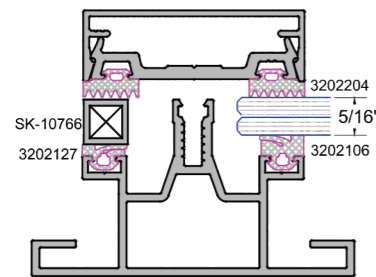

Daylight Properties (EN 410)

Daylight Transmittance: 80%

Daylight Reflectance Outdoor: 15%

Daylight Reflectance Indoor: 14%

Thermal Conductivity (EN 673)

U Value W/(m²K): 2,8

Sound Insulation Value (EN 12758)

Rw C; Ctr) dB: 38 (-1; -5)