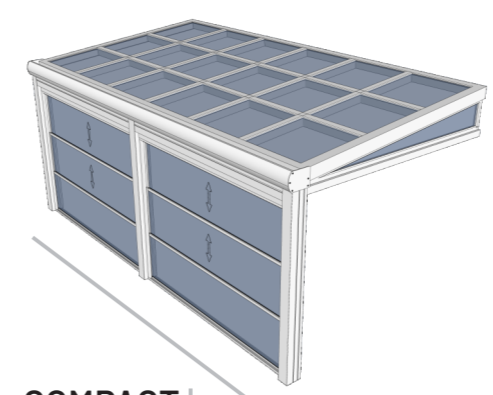

COMPACT

GRANDE

Expand your living space and create another room for your restaurant or home where you can see the beauty of every season through the glass roof of your Sunroom. GRANDE is a watertight and airtight system which provide comfort all year round.

Benefits:

- Clarity through glass Roof
- Easy hose down Cleaning
- Built-in gutters
- Aesthetically pleasing

Custom Dimensions without additional steel Constuction*:

- Width - no limit
- Projection - up to 16' for glass roof
- Projection - up to 17' Polycarbonate roof
- attached to existing wall

Available glazing options based on the project requirements:

- Tempered single layer glass
- Laminated glass
- Insulated tempered glass panels
- Multi-wall Polycarbonate

APPLICATION

Sunroom, Wintergarden,
Decks, Patios, Rooftop