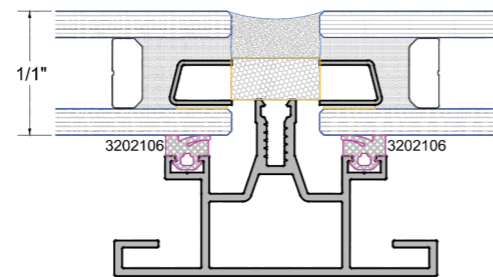

Daylight Properties (EN 410)

Daylight Transmittance: 80%

Daylight Reflectance Outdoor: 15%

Daylight Reflectance Indoor: 14%

Thermal Conductivity (EN 673)

U Value W/(m²K): 2,8

Sound Insulation Value (EN 12758)

Rw C; Ctr) dB: 38 (-1; -5)