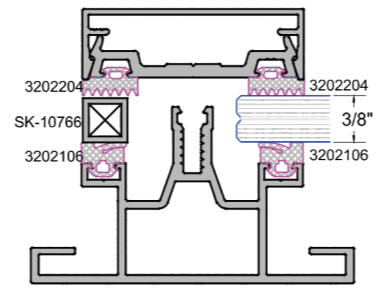

Daylight Properties (EN 410)

Daylight Transmittance: 80%

Daylight Reflectance Outdoor: 15%

Daylight Reflectance Indoor: 14%

Thermal Conductivity (EN 673)

U Value W/(m²K): 2,8

Sound Insulation Value (EN 12758)

Rw C; Ctr) dB: 38 (-1; -5)