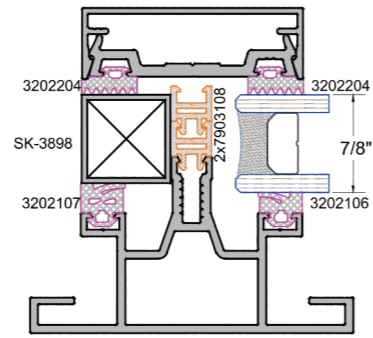

Daylight Properties (EN 410)

Daylight Transmittance: 80%

Daylight Reflectance Outdoor: 15%

Daylight Reflectance Indoor: 14%

Thermal Conductivity (EN 673)

U Value W/(m²K): 2,8

Sound Insulation Value (EN 12758)

Rw C; Ctr) dB: 38 (-1; -5)