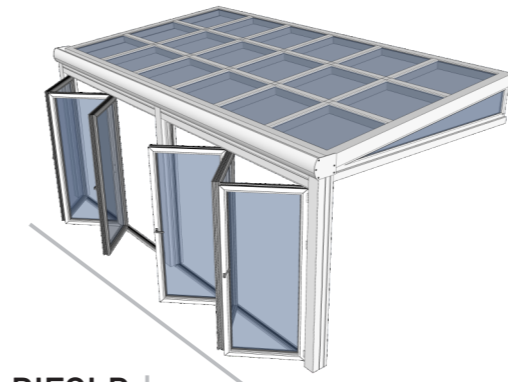

BIFOLD

GRANDE

Expand your living space and create another room for your restaurant or home where you can see the beauty of every season through the glass roof of your Sunroom. GRANDE is a watertight and airtight system which provide comfort all year round.

Benefits:

- Clarity through glass Roof
- Easy hose down Cleaning
- Built-in gutters
- Aesthetically pleasing

Custom Dimensions without additional steel Constuction*:

- Width - no limit
- Projection - up to 16' for glass roof
- Projection - up to 17' Polycarbonate roof
- attached to existing wall

Available glazing options based on the project requirements:

- Tempered single layer glass
- Laminated glass
- Insulated tempered glass panels
- Multi-wall Polycarbonate

APPLICATION

Sunroom, Wintergarden,
Decks, Patios, Rooftop