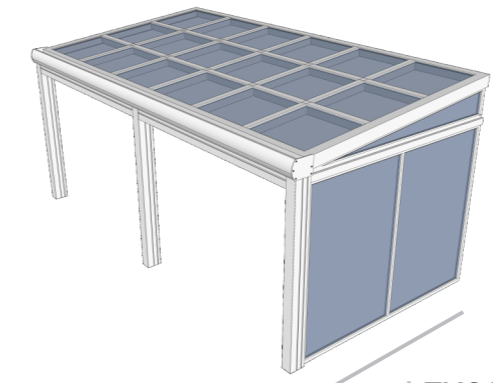

GRANDE

Expand your living space and create another room for your restaurant or home where you can see the beauty of every season through the glass roof of your Sunroom. GRANDE is a watertight and airtight system which provide comfort all year round.

Benefits:

- Clarity through glass Roof
- Easy hose down Cleaning
- Built-in gutters
- Aesthetically pleasing

Custom Dimensions without additional steel Constuction*:

- Width - no limit
- Projection - up to 16' for glass roof
- Projection - up to 17' Polycarbonate roof
- attached to existing wall

Available glazing options based on the project requirements:

- Tempered single layer glass
- Laminated glass
- Insulated tempered glass panels
- Multi-wall Polycarbonate

APPLICATION

Sunroom, Wintergarden,
Decks, Patios, Rooftop