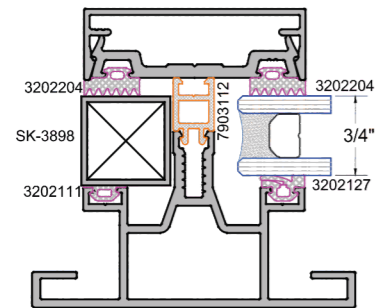

Daylight Properties (EN 410)

Daylight Transmittance: 80%

Daylight Reflectance Outdoor: 15%

Daylight Reflectance Indoor: 14%

Thermal Conductivity (EN 673)

U Value W/(m²K): 2,8

Sound Insulation Value (EN 12758)

Rw C; Ctr) dB: 38 (-1; -5)