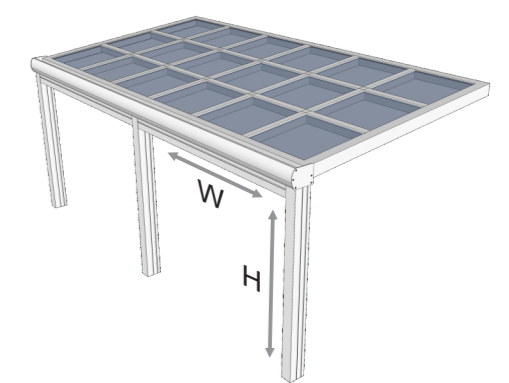

# GRANDE

Expand your living space and create another room for your restaurant or home where you can see the beauty of every season through the glass roof of your Sunroom. GRANDE is a watertight and airtight system which provide comfort all year round.

**Benefits:**

- Clarity through glass Roof
- Easy hose down Cleaning
- Built-in gutters
- Aesthetically pleasing

**Custom Dimensions without additional steel Constuction\*:**

- Width - no limit
- Projection - up to 16' for glass roof
- Projection - up to 17' Polycarbonate roof
- \* attached to existing wall